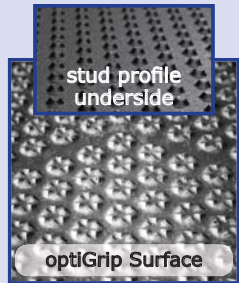

KRAIBURG Standard Flooring Options

profIKURA

Softness with optiGrip surface

1" Thick

Mildly abrasive

All-in-one mat

KURA

The Gold Standard

1" Thick

Better footing & ideal softness

Several size options

CIRRUS

The Gold Standard

3/4" Thick

Better footing

Can be used in areas with vehicle traffic*
*Kraiburg guidelines for tire pressure & speed must be followed

Available as custom slotted mats

KARERA

Blue Collar Quality

3/4" Thick

Improved slip-resistance

Can be used in areas with vehicle traffic*
*Kraiburg guidelines for tire pressure & speed must be followed

KRAIBURG Specialty Flooring Options