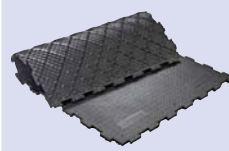

Available as custom slotted mats

KARERA

Blue Collar Quality

3/4" Thick

Improved slip-resistance

Can be used in areas with vehicle traffic*
*Kraiburg guidelines for tire pressure & speed must be followed

KRAIBURG Specialty Flooring Options

Ribbed profile improves footing on steep slopes

LOMAX

Perforated Flooring

1" Thick

Soil stabilization & calf crates

SIESTA

Utility Flooring

1-1/4" Thick