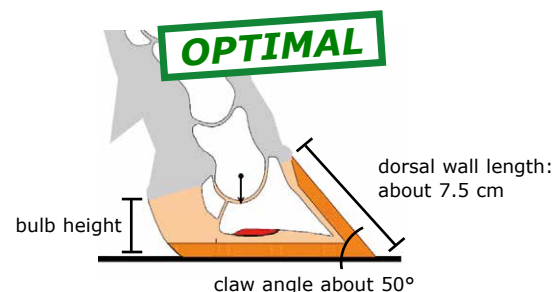

## CLAW FORM WHEN KEPT ON SOFT-ABRASIVE WALKING AREAS

### Natural walking behaviour means:

- high activity level
- physiological gait length, walking speed and weight distribution

### Goal:

consistent physiological claw form with a claw angle of about 50° and high bulbs

- ▶ optimal weight distribution and little danger of infection