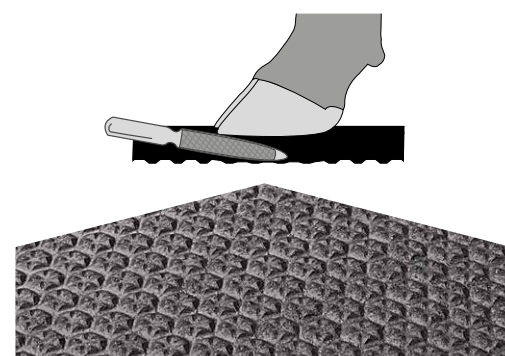

### Goal:

consistent physiological claw form with a claw angle of about 50° and high bulbs

- ▶ optimal weight distribution and little danger of infection

### Prerequisite for correct claw form in the cubicle house:

soft-abrasive walking areas like the pediKURA® system or profiKURA

- ▶ simulate the abrasion in nature with the incorporated abrasive agent corundum and a special surface profile

### Claw examinations on the pediKURA® system

(20 % of the walking area is covered with pediKURA®) indicate:<sup>1,2,3)</sup>

- consistent claw angle
- good claw angle with a high bulb
- outer claw (longer by nature) with no pressure ulcer
- slightly raised bearing rim
- less haemorrhages
- less Mortellaro