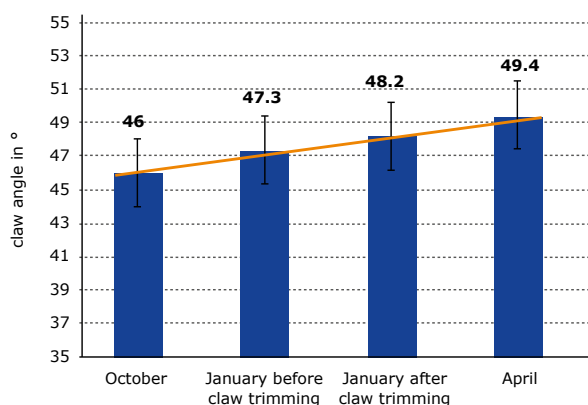

Average claw angle on a pediKURA® experimental farm¹⁾

Sources:

¹⁾ Benz, B.: „Feldversuch mit weichen, abrasiven Laufflächenbelägen in 6 Milchviehbetrieben“, 2009

²⁾ Günther M.: „Vergleich von Klauenentwicklung und Klauengesundheit bei Milchkühen auf Spaltenboden mit teilweise abrasiven elastischen Auflagen und Betonspaltenboden“, 2015

³⁾ Telezhenko, E. und Bergsten, C.: „Soft or hard alternative for claw wear when using rubber mats in the alleys. 16th Symposium and 8th Conference Lameness in Ruminants, Neuseeland“, 2011

Further development of the pediKURA® system: profiKURA

- optimized claw abrasion throughout the cattle house

received the **Austrian animal welfare label**

you will find **further** interesting **practical** experiences at:
www.kraiburg-elastik.com