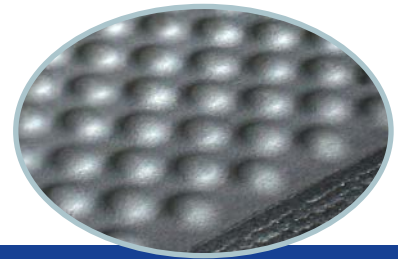

MADE IN GERMANY

KRAIBURG

KRAIBURG TARSA - the focus is on tarsal joints

NEW starting April 2017

The comfort zone lying mat with its gentle "hilly landscape" in the tarsal zone

KRAIBURG

legt die Weide in den Stall

www.kraiburg-elastik.com

TARSA ★★★★★

Cross section:

air cushioned structure made of ball shaped segments

front end

rear end

additional shock absorption through its blade profile

- ▶ spoils your cows: pliant air cushioned structure made of elastic ball shaped segments

- ▶ gently holds the litter like many small "litter barriers"
- ▶ it can still be cleaned easily

- optimal and permanent softness for every load condition
- the soft lying area within the mat edges supports the correct resting position of the cow
- proven 3-layer structure in the front section
- **specially designed tarsal zone in the rear third of the mat:**
 - ▶ pliant air cushioned structure made of elastic ball shaped segments on the upper side
 - ▶ additional shock absorptive blade profile on the bottom
- pressure relief for sensitive tarsal joints when lying down
- better air circulation keeps the skin drier
- even small amounts of litter are held in place
- improved sure-footedness, especially when getting up and when leaving the cubicle
- integrated soft slope to rear edge promotes drying off