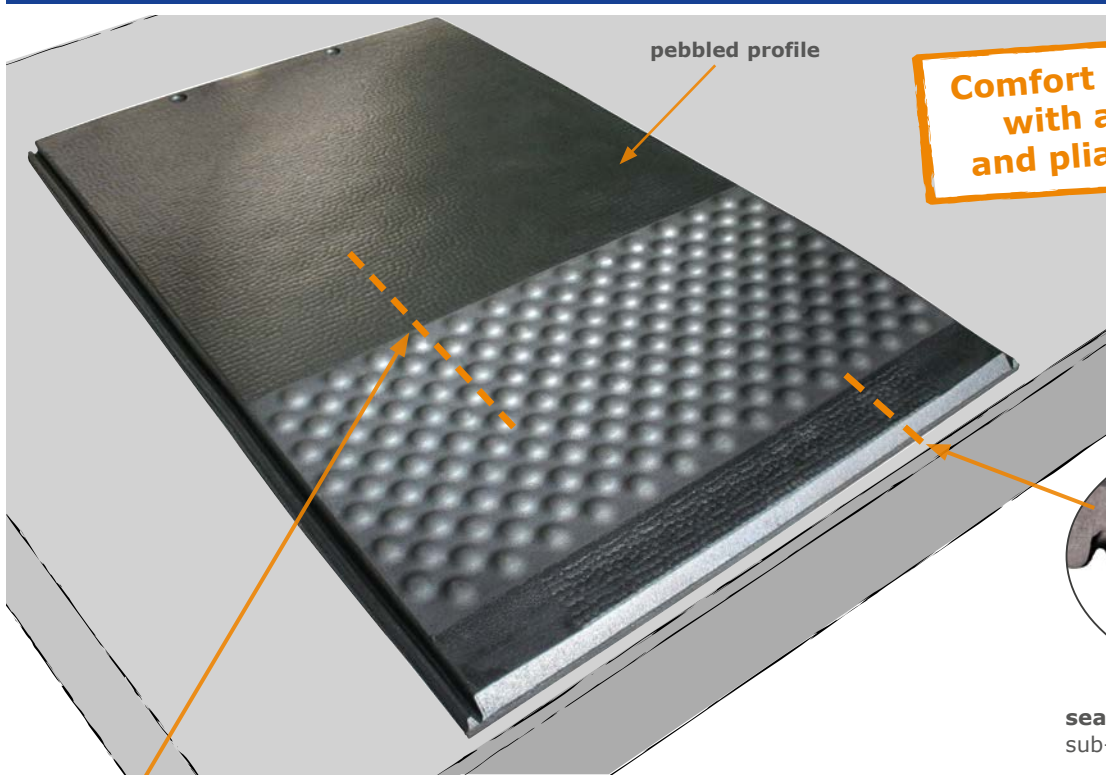

MADE IN GERMANY

KRAIBURG

KRAIBURG TARSA - the focus is on tarsal joints

NEW starting April 2017

The comfort zone lying mat with its gentle "hilly landscape" in the tarsal zone

KRAIBURG

legt die Weide in den Stall

www.kraiburg-elastik.com

TARSA ★★★★★

Cross section:

air cushioned structure made of ball shaped segments

front end

rear end

additional shock absorption through its blade profile

- ▶ spoils your cows: pliant air cushioned structure made of elastic ball shaped segments

- ▶ gently holds the litter like many small "litter barriers"
- ▶ it can still be cleaned easily

- optimal and permanent softness for every load condition
- the soft lying area within the mat edges supports the correct resting position of the cow
- proven 3-layer structure in the front section
- **specially designed tarsal zone in the rear third of the mat:**
 - ▶ pliant air cushioned structure made of elastic ball shaped segments on the upper side
 - ▶ additional shock absorptive blade profile on the bottom
- pressure relief for sensitive tarsal joints when lying down
- better air circulation keeps the skin drier
- even small amounts of litter are held in place
- improved sure-footedness, especially when getting up and when leaving the cubicle
- integrated soft slope to rear edge promotes drying off

connecting bar engages flush with the surface and facilitates professional installation

Significant litter savings compared to deep-litter cubicles. However, some litter is necessary to absorb moisture and increase animal welfare.