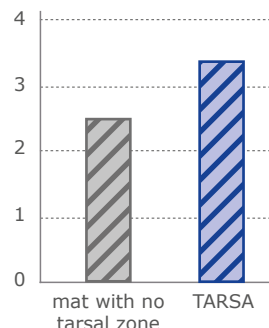

Initial results from tests

TARSA: assessment of tarsal joints

■ healthy / uninjured joints ■ injuries (skin abrasions / swelling / impact on joints)

Source: Huber, 2016

positive effect on tarsal joints: steady improvement in joint health

Cleanness and amount of litter in comparison

Degree of soiling 9 hours after cubicle maintenance
(0=clean, 4=very dirty)

Source: Huber, 2016

Litter remaining 9 hours after cubicle maintenance
(0=none, 4=very much)