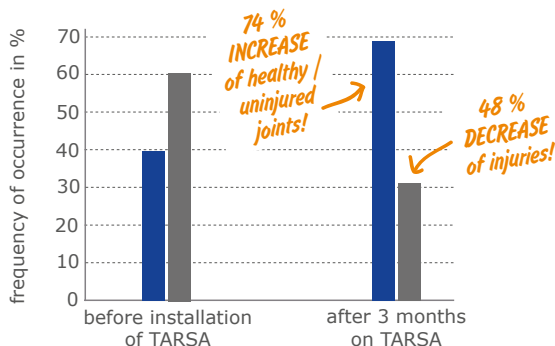

Installation*: 2 fixings / mat and 5 screws / profile

Accessories:

end-profile - for closure at side edges of the cubicle row, **width:** 63 mm, **length:** 183 cm, **installation:** 5 screws / profile
ergoBOARD / maxiBOARD - brisket boards

Initial results from tests

TARSA: assessment of tarsal joints

■ healthy / uninjured joints ■ injuries (skin abrasions / swelling / impact on joints)

Source: Huber, 2016

positive effect on tarsal joints: steady improvement in joint health