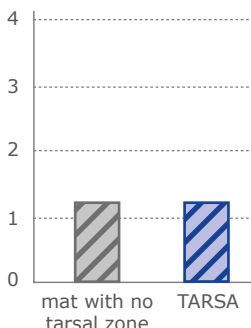

Initial results from tests

TARSA: assessment of tarsal joints

■ healthy / uninjured joints ■ injuries (skin abrasions / swelling / impact on joints)

Source: Huber, 2016

positive effect on tarsal joints: steady improvement in joint health

Cleanness and amount of litter in comparison

Degree of soiling 9 hours after cubicle maintenance
(0=clean, 4=very dirty)

Source: Huber, 2016

Litter remaining 9 hours after cubicle maintenance
(0=none, 4=very much)