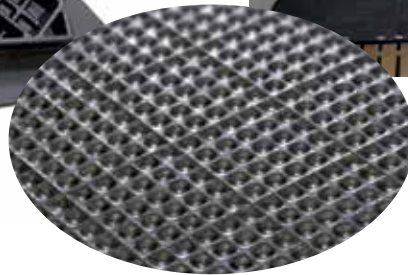

PORCA relax S ▶ for lying cubicles on slatted floors

NEW

bite-optimized
Protect-surface

- comfortable lying
 - ▶ the sows like to lay down on the mats
- significantly reduces claw and joint injuries
 - ▶ less lameness
 - ▶ better mobility
- high durability through an innovative **bite-optimized Protect-surface** from a special rubber mixture
- **diagonally gridded base-frame** ideally covers slatted floors
- various slope zones with up to about 3.5 % slope for better cleanness
- integrated lying hollows for **comfortable lying**
- also possible on **paved floors**

Dimensions:

thickness:
18 mm – 60 mm

width:
110 cm

length:
185 cm

PORCA relax S ▶ installation

NEW

- prerequisite: there are **walls** on **three sides** of mat row
- attach mats on long sides with 5 **connection pins**
- fasten mats on the open, rigid edge
 - ▶ slatted floors: **KRAIBURG slat anchor** – solid and safe, flush with the mat (about 5 pcs/mat)
 - ▶ also for paved/concrete floors: **KRAIBURG nail plugs** (about 5 pcs/mat)

KRAIBURG connection pins:
for simple attaching/pushing together

KRAIBURG slat anchor:
for fast and secure installation and detaching

KRAIBURG nail plugs:
for installation on paved/concrete floors

KRAIBURG manufacturer guarantee