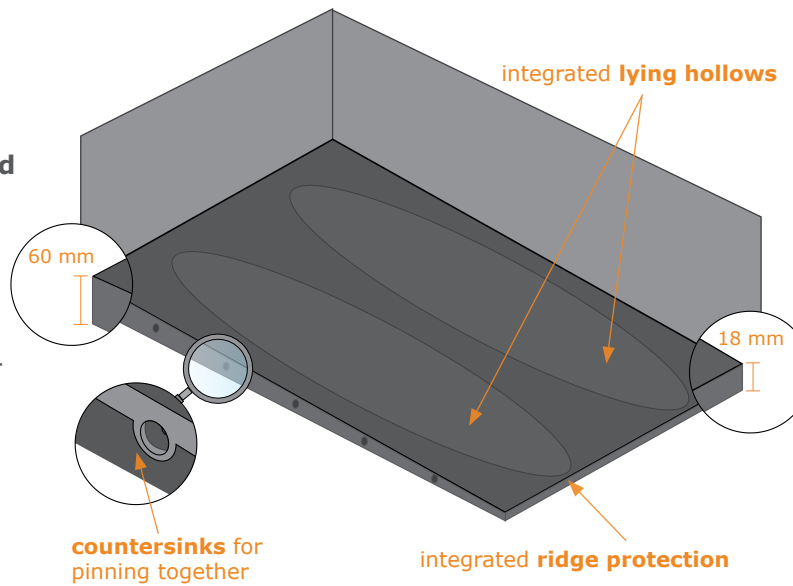

PORCA relax S ▶ for lying cubicles on slatted floors

NEW

bite-optimized
Protect-surface

- comfortable lying
 - ▶ the sows like to lay down on the mats
- significantly reduces claw and joint injuries
 - ▶ less lameness
 - ▶ better mobility
- high durability through an innovative **bite-optimized Protect-surface** from a special rubber mixture
- **diagonally gridded base-frame** ideally covers slatted floors
- various slope zones with up to about 3.5 % slope for better cleanness
- integrated lying hollows for **comfortable lying**
- also possible on **paved floors**

Dimensions:

thickness:
18 mm – 60 mm

width:
110 cm

length:
185 cm

PORCA relax S ▶ installation

NEW

- prerequisite: there are **walls** on **three sides** of mat row
- attach mats on long sides with 5 **connection pins**
- fasten mats on the open, rigid edge
 - ▶ slatted floors: **KRAIBURG slat anchor** – solid and safe, flush with the mat (about 5 pcs/mat)
 - ▶ also for paved/concrete floors: **KRAIBURG nail plugs** (about 5 pcs/mat)

KRAIBURG connection pins:
for simple attaching/pushing together

KRAIBURG slat anchor:
for fast and secure installation and detaching

KRAIBURG nail plugs:
for installation on paved/concrete floors

KRAIBURG manufacturer guarantee